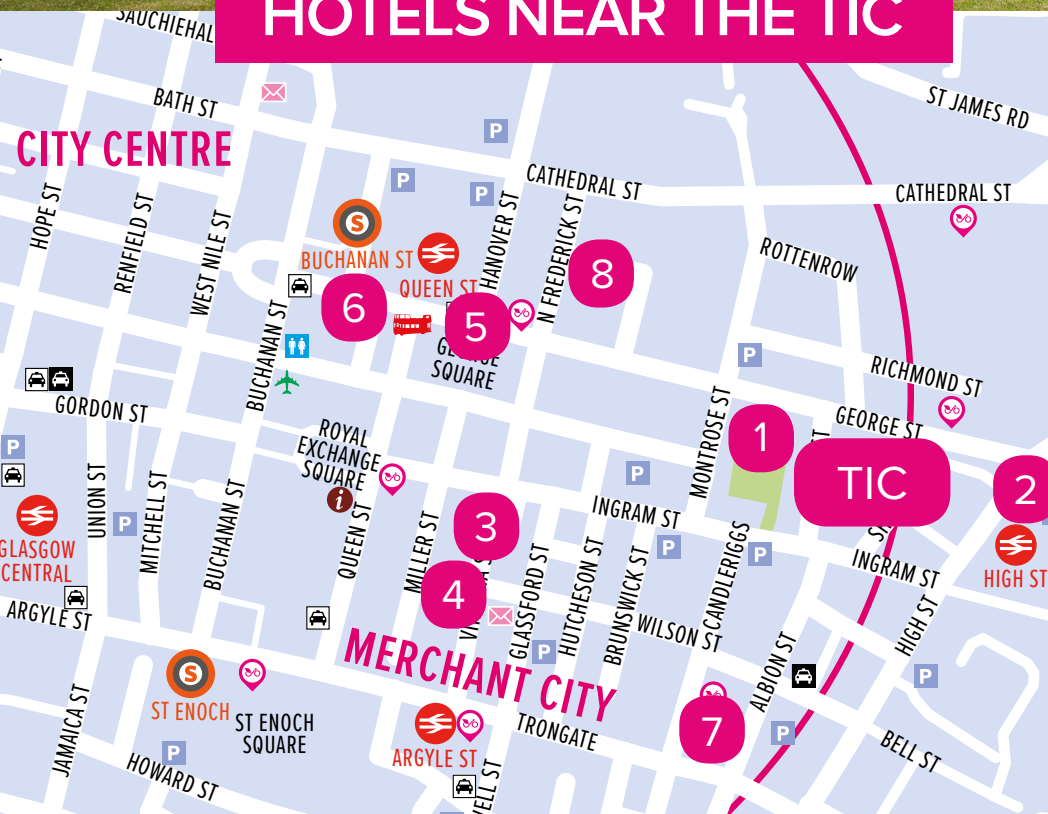

HOTELS NEAR THE TIC

1. Premier Inn George Square
2. Moxy Hotel
3. Mercure Hotel
4. Ibis Styles
5. Millennium Hotel
6. Carlton George
7. Fraser Suites
8. Z Hotel

BOOK NOW

Book via peoplemakeglasgow.com/findahotel for best available rates. Glasgow has very high occupancy levels for hotel rooms due to the large number of events in the city.