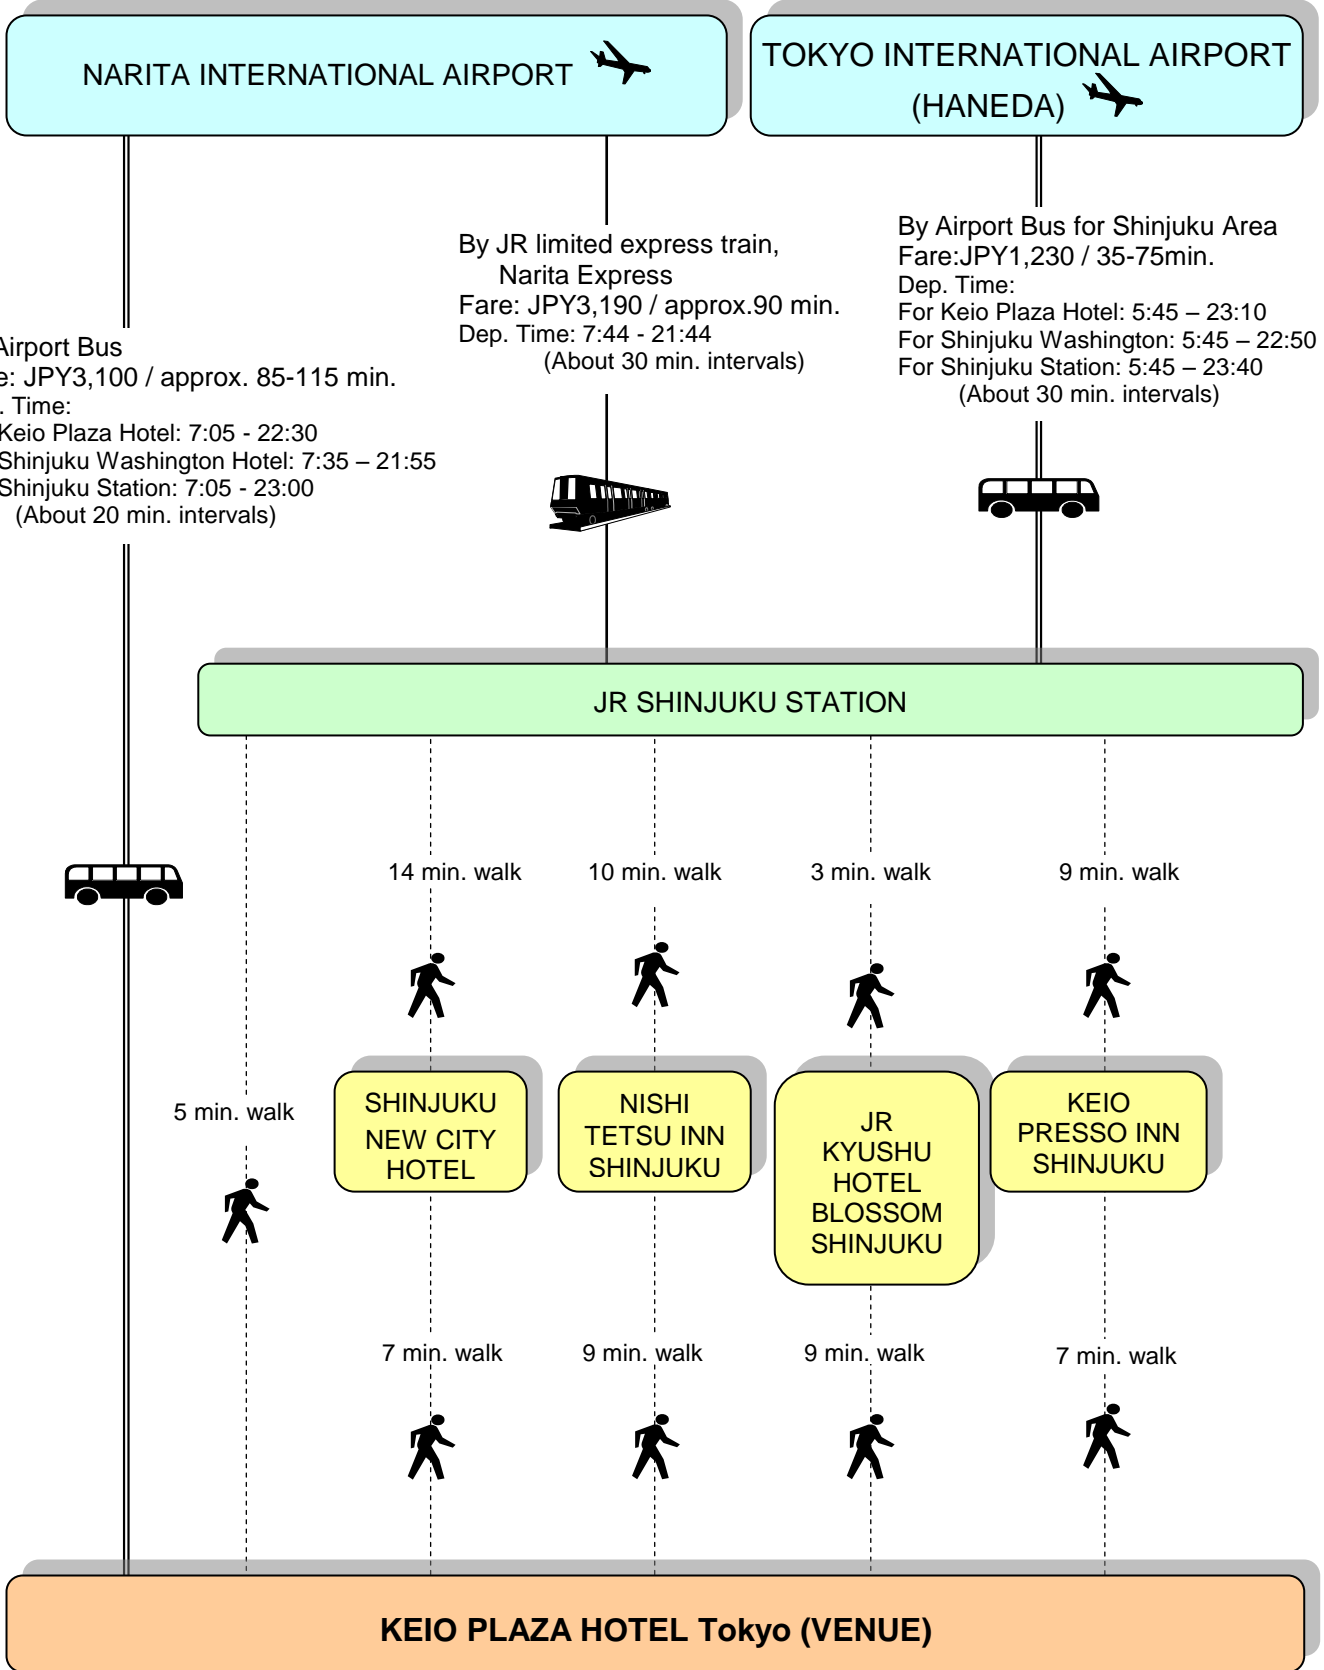

Shinjuku - West -

<Venue>
Keio Plaza Hotel Tokyo

- 1** Keio Plaza Hotel Tokyo
- 2** JR Kyushu Hotel Blossum Shinjuku
- 3** Keio Presso Inn Shinjuku
- 4** Nishitetsu Inn Shinjuku
- 5** Shinjuku New City Hotel

ACCESS TO THE SITE & HOTELS

(As of February 2017)