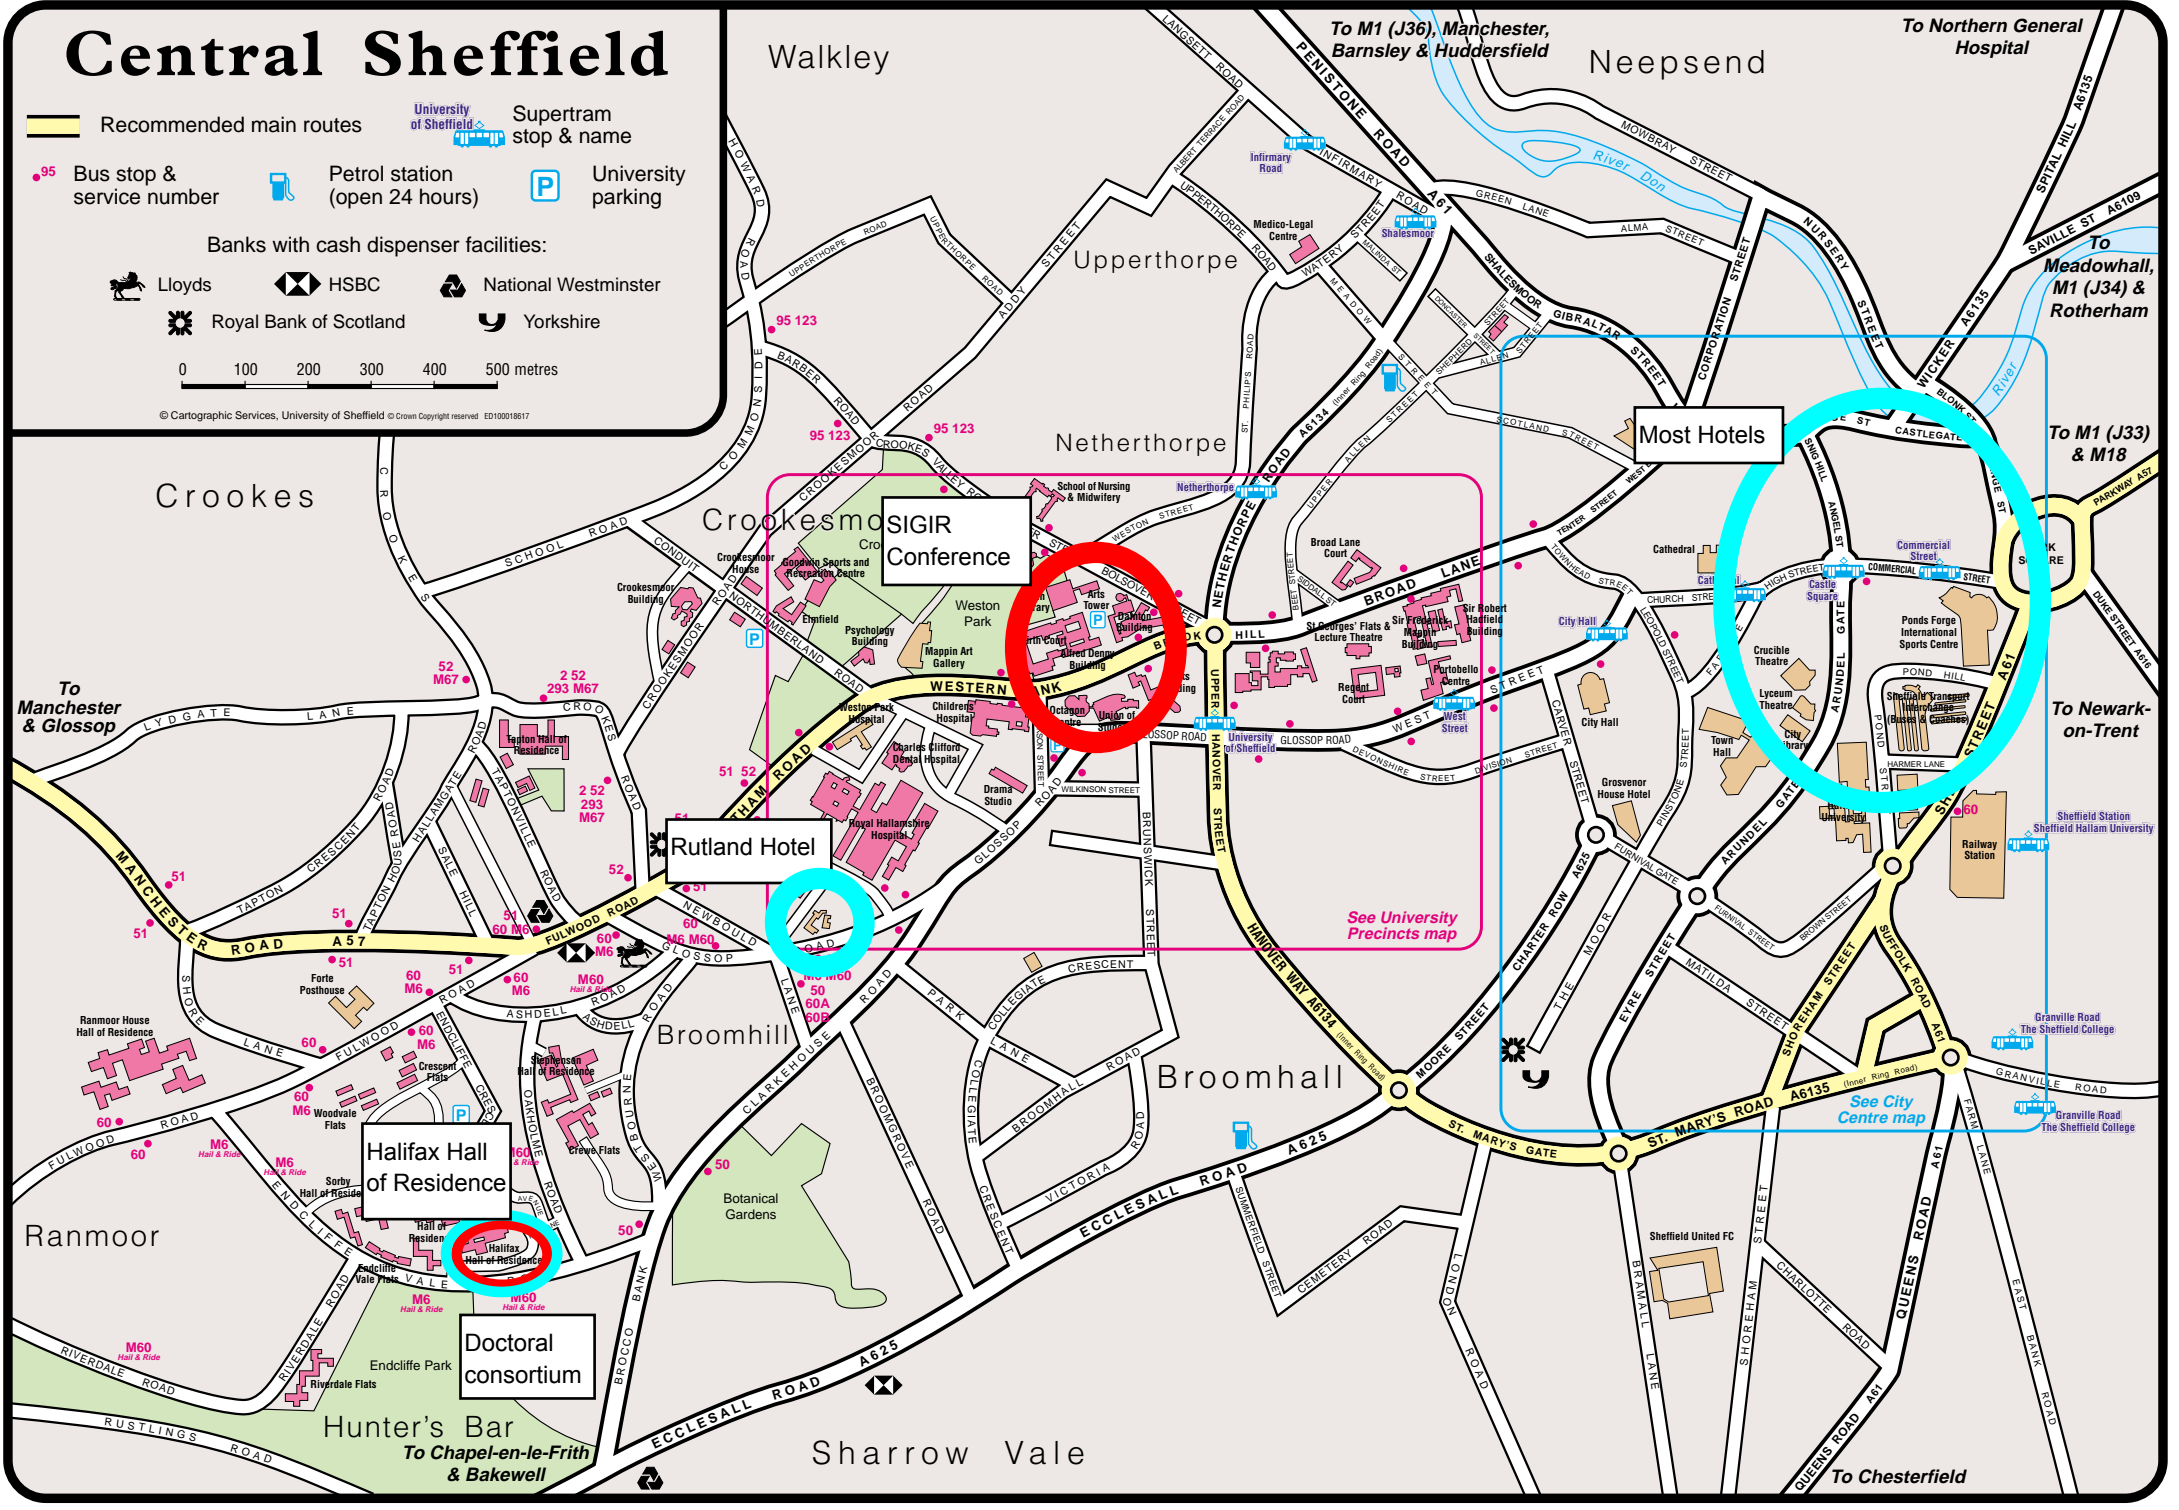

Central Sheffield

Recommended main routes

⁹⁵ Bus stop & service number

Petrol station (open 24 hours)

University of Sheffield

Supertram stop & name

University parking

Banks with cash dispenser facilities:

- Lloyds
- HSBC
- National Westminster
- Royal Bank of Scotland
- Yorkshire

0 100 200 300 400 500 metres

SIGIR Conference

Most Hotels

Rutland Hotel

Halifax Hall of Residence

Doctoral consortium

Hunter's Bar
To Chapel-en-le-Frith & Bakewell